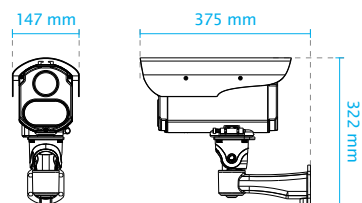

Intelligent Video	
Video Motion Detection	Five-window video motion detection
VCA*	Yes
Alarm and Event	
Alarm Triggers	Motion detection, manual trigger, digital input, periodical trigger, system boot, recording notification, camera tampering detection, audio detection
Alarm Events	Event notification using digital output, HTTP, SMTP, FTP and NAS server File upload via HTTP, SMTP, FTP, NAS server and SD card
General	
Connectors	RJ45 connector for Network/PoE connection Audio input Audio output AC24V/DC24V power input Digital input*3 Digital output*1 RS485
LED Indicator	System power and status indicator
Power Input	60W UPoE DC 24V AC 24V
Power Consumption	Max. 48W (Heater on) Max. 18W (Heater off)
Dimensions	147 x 375 x 322 mm
Weight	4.3 kg
Casing	Weather-proof IP67- and NEMA 4X-rated housing Vandal-proof IK10-rated housing (camera body only)
Safety Certifications	CE, LVD, FCC Class A, VCCI, C-Tick, UL, EN50121-4
Operating Temperature	Starting Temperature: -40°C ~ 60°C (-40°F ~ 140°F) Working Temperature: -50°C ~ 60°C (-58°F ~ 140°F)
Humidity	90%
Warranty	36 months
System Requirements	
Operating System	Microsoft Windows 8/7/Vista/XP/2000
Web Browser	Mozilla Firefox 7~10 (streaming only) Internet Explorer 7/8/9/10/11
Other Players	VLC: 1.1.11 or above Quicktime: 7 or above
Included Accessories	
CD	User's manual, quick installation guide, Installation Wizard 2, VAST
Others	Wall mount bracket, screws, waterproof connectors, quick installation guide, alignment sticker, L-wrench, software CD, desiccant bags, I/O combo cable
Dimensions